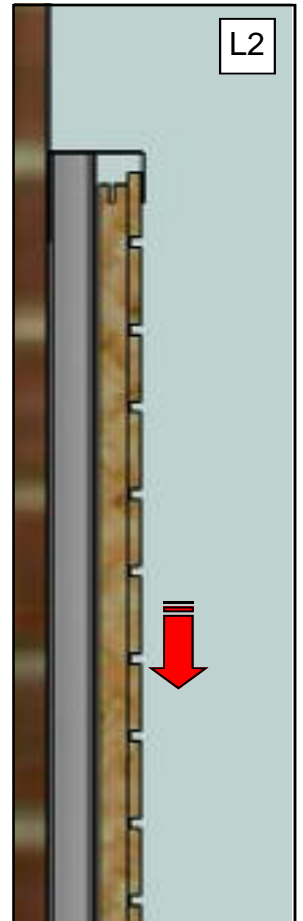

fantoni

60x60 system

ISTRUZIONI DI MONTAGGIO
ASSEMBLY INSTRUCTION MANUAL

Aprile 2012

Tipologia LETWOOD 2L
Type LETWOOD 2L

Tipologia LETWOOD 5 La
Type LETWOOD 5 La

Tipologia LETWOOD 5 Lb
Type LETWOOD 5 Lb

Tipologia LETWOOD 5 Lc
Type LETWOOD 5 Lc

Pannello con fori P32 f
Panel with holes P32 f

Pannello con fori P32 a
Panel with holes P32 a

Pannello con fori P32 - 10A
Panel with holes P32 - 10A

Pannello con fori P64 - 20a
Panel with holes P64 - 20a

Pannello con fori P64 - 20b
Panel with holes P64 - 20b

Pannello con microfori
Microperforated panel

Pannello con macrofori
Macroperforated panel

Sequence assembly panels standard

Intermediate assembly clips

Cod. M73-0013

Sequence assembly panels standard

Sequence assembly panels standard

60x60 system